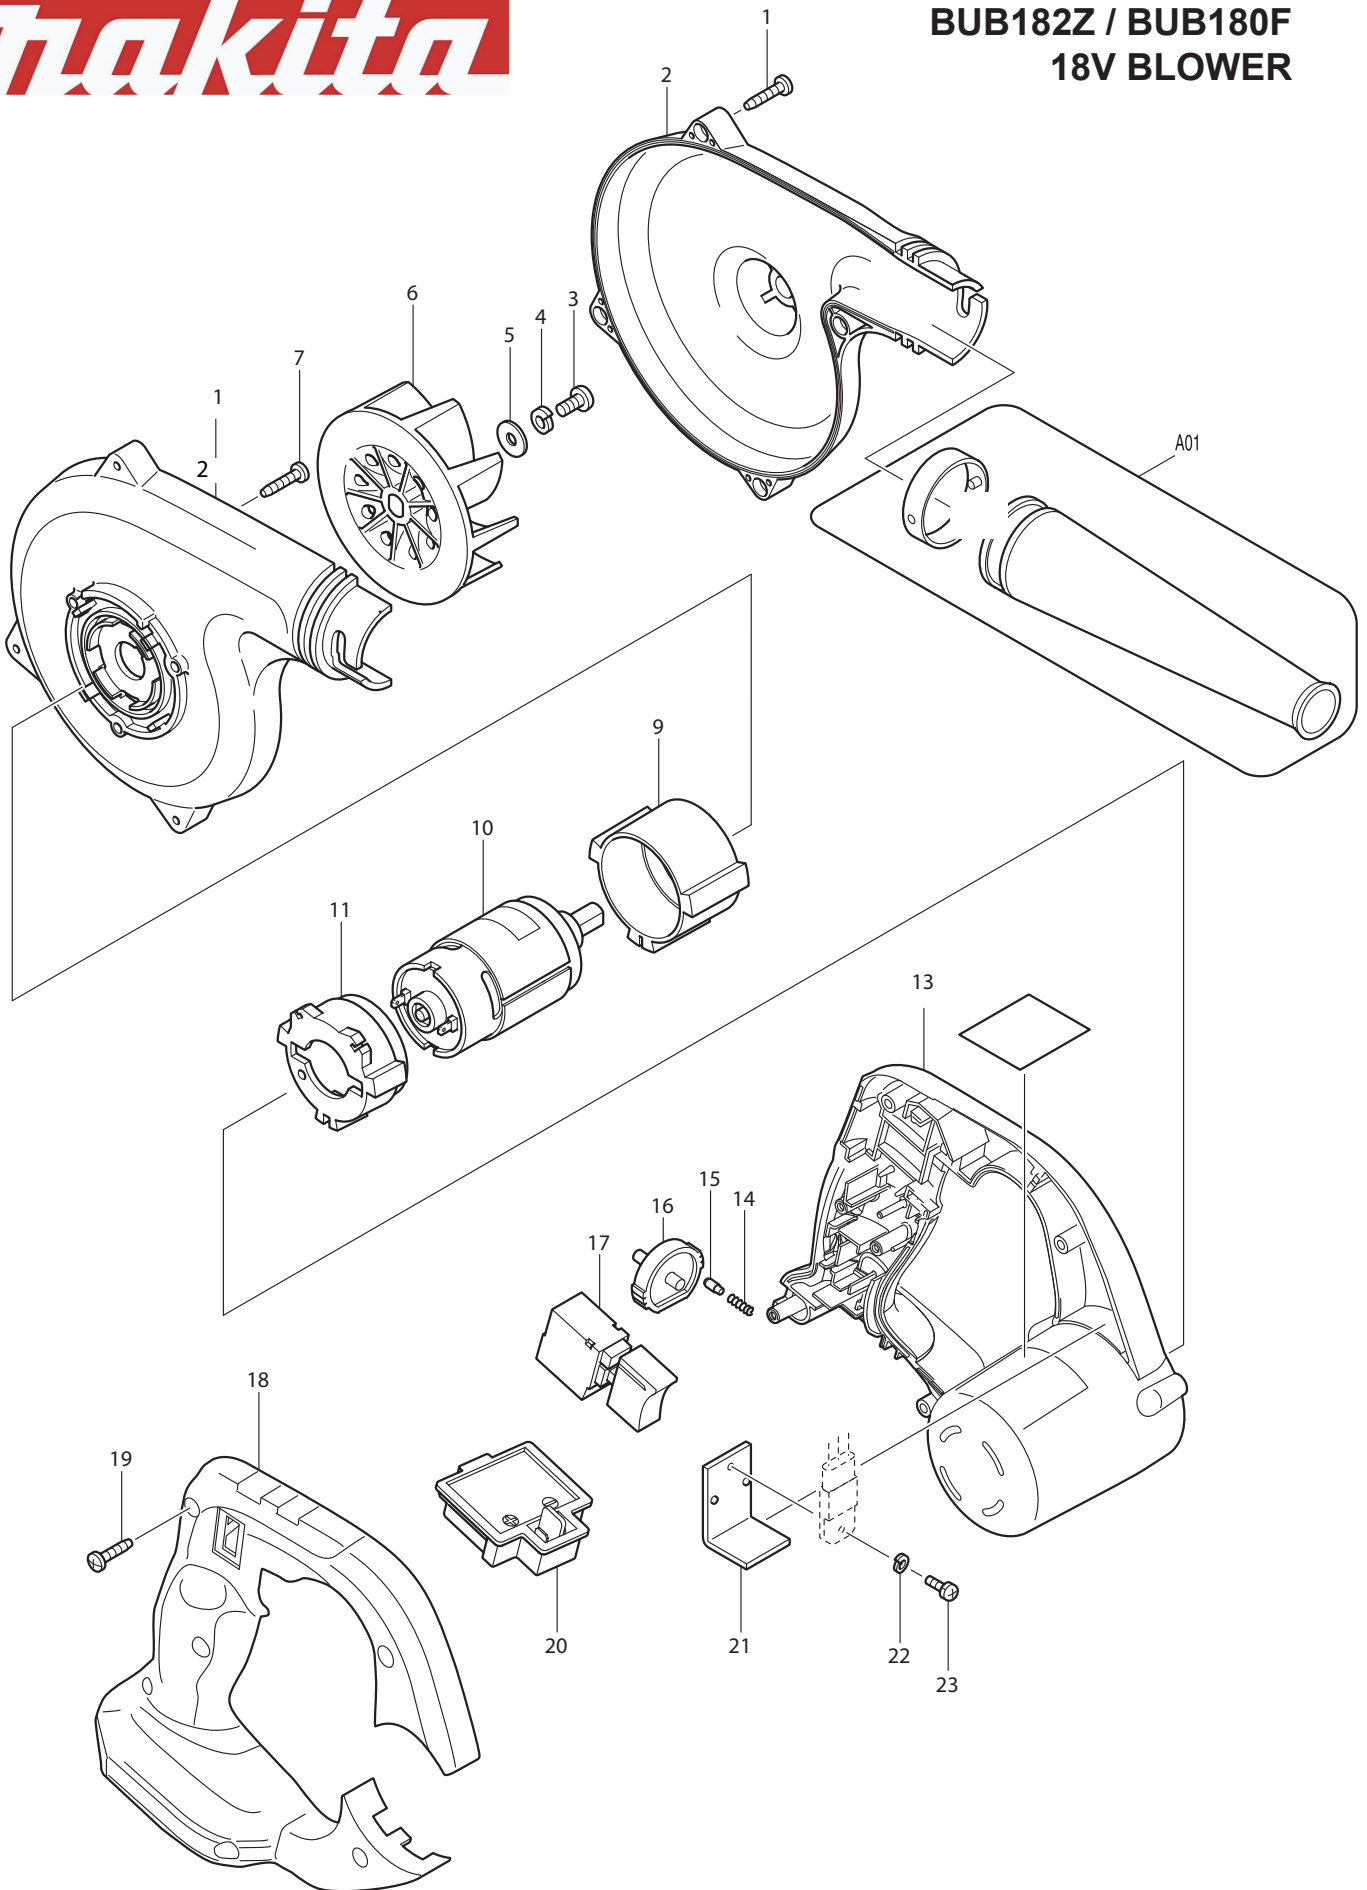

09 - 2011
BUB182Z / BUB180F
18V BLOWER

Item No	Type	Ref	Part No	Description	Qty	Unit
1			KW00000210	TAPPING SCREW 4X18	4	PC.
2			TP00000112	FAN HOUSING SET(AS-890FHL-MK-R)	1	SET
3			KW00000220	PAN HEAD SCREW M5X8	1	PC.
4			KW00000160	SPRING WASHER M5	1	PC.
5			KW00000170	FLAT WASHER 5	1	PC.
6			KW00000100	FAN AP-10302	1	PC.
7			KW00000210	TAPPING SCREW 4X18	3	PC.
9			KW00000150	MOTOR RUBBER RING A	1	PC.
10			TP00000113	MOTOR SET (AS-890-MS18-R)	1	SET
11			TP00000083	MOTOR RUBBER RING B	1	PC.
13	1		TP00000087	* MOTOR HOUSING (TYPE 1)	1	PC.
	2		TP00000166	* MOTOR HOUSING (TYPE 2-3)	1	PC.
	4		TP00000176	* MOTOR HOUSING SET (TYPE 4)	1	PC.
		INC.		Item No. 18	1	PC.
	5		TP00000211	* MOTOR HOUSING SET (TYPE 4)	1	PC.
14			TP00000084	SPRING	1	PC.
15			TP00000085	PIN	1	PC.
16	1		TP00000086	* DIAL	1	PC.
	2		TP00000212	* DIAL	1	PC.
17	1		KW00000230	* SWITCH	1	PC.
	2		TP00000165	* SWITCH - N/A	1	PC.
	3		TP00000170	* SWITCH	1	PC.
	4		TP00000174	* SWITCH	1	PC.
	5		TP00000208	* SWITCH AS-890SW01A-MK-R	1	PC.
18	1		TP00000115	* HANDLE COVER 18.0V (TYPE 1)	1	PC.
	2		TP00000168	* HANDLE COVER (TYPE 2-3)	1	PC.
	4		TP00000176	* MOTOR HOUSING SET (TYPE 4)	1	PC.
		INC.		Item No. 18	1	PC.
	5		TP00000211	* MOTOR HOUSING SET (TYPE 4)	1	PC.
19			KW00000210	TAPPING SCREW 4X18	6	PC.
20	1		GM00001055	BATTERY HOLDER (C2010185006)	1	PC.
	2		GM00001116	BATTERY HOLDER (C2004185006)	1	PC.
21			KW00000200	* HEAT SINK AM-10313 (Removed)	1	PC.
22			KW00000270	* SPRING WASHER M3 (Removed)	1	PC.
23			TP00000081	* SCREW M3X6 (Removed)	1	PC.

Above parts are completely interchangeable as a set. (T/l# Y05531, Y05637) (T/l# Y05777, Y05778)

*Switch Type 3 and 4 are interchangeable.

*Switch Type 4 and 5 are interchangeable.